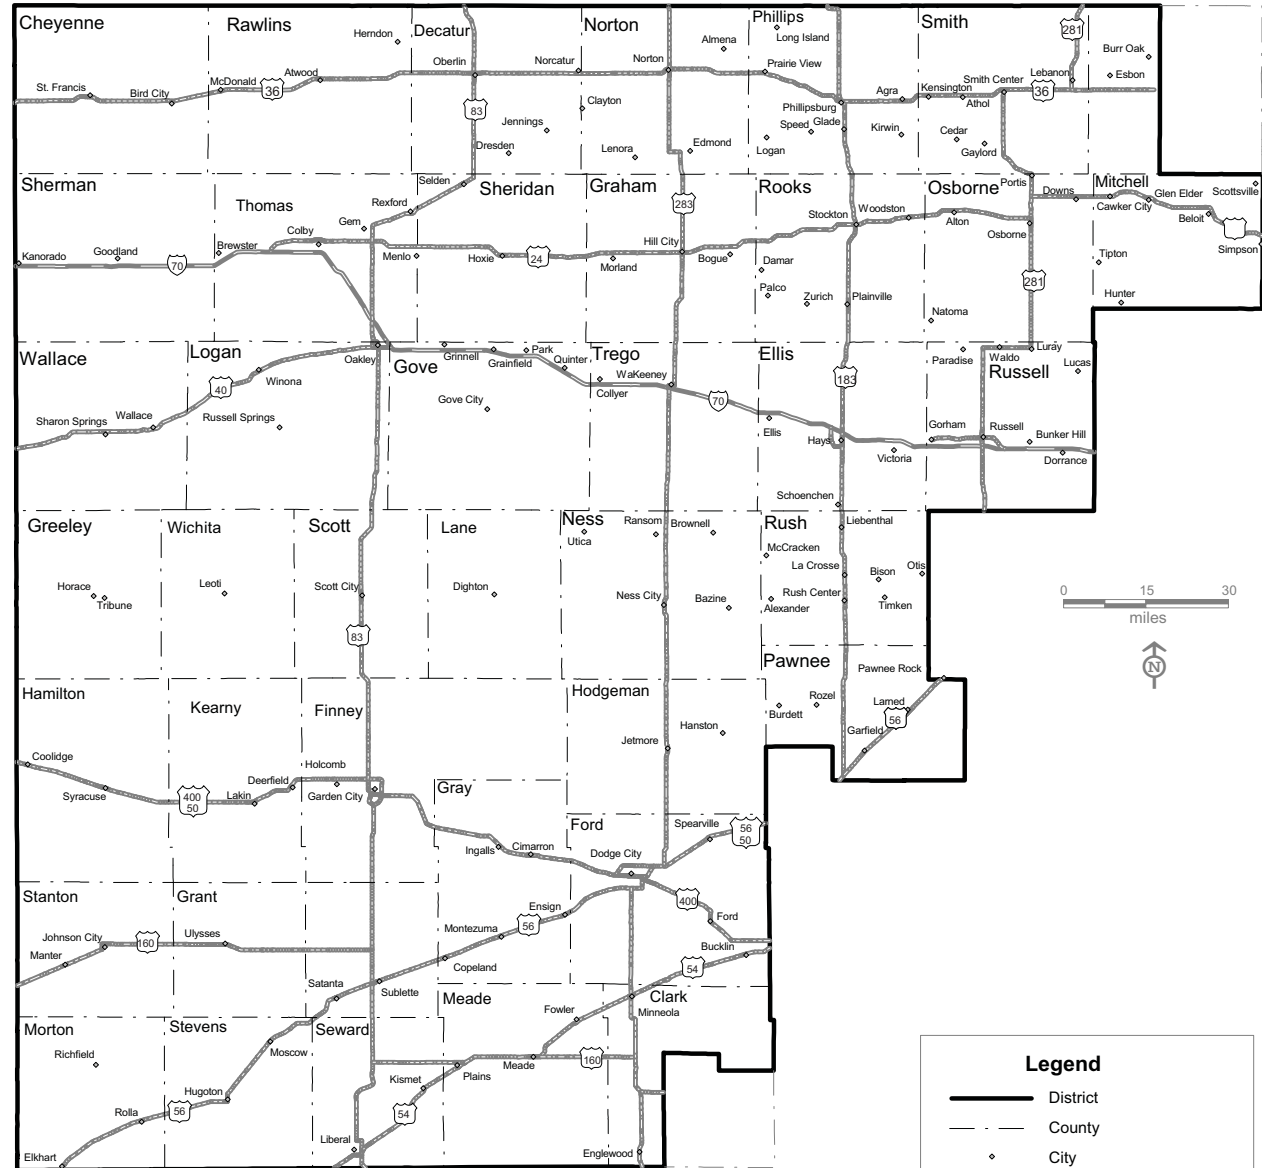

# State Board of Education District 5

Counties: Cheyenne, Decatur, Ellis, Finney, Ford, Gove, Graham, Grant, Gray, Greeley, Hamilton, Haskell, Hodgeman, Kearny, Lane, Logan, Meade, Mitchell, Morton, Ness, Norton, Osborne, Pawnee, Phillips, Rawlins, Rooks, Rush, Russell, Scott, Seward, Sheridan, Sherman, Smith, Stanton, Stevens, Thomas, Trego, Wallace, and Wichita

Clark County: Cities: Englewood, and Minneola;  
Townships: Appleton, Englewood, Lexington, and Liberty

Jewell County: Cities: Burr Oak, and Esbon;  
Townships: Athens, Burr Oak, Erving, Esbon, Highland, Ionia, Limestone, Odessa, Walnut, and White Mound

**Legend**

- District
- County
- City
- Highway