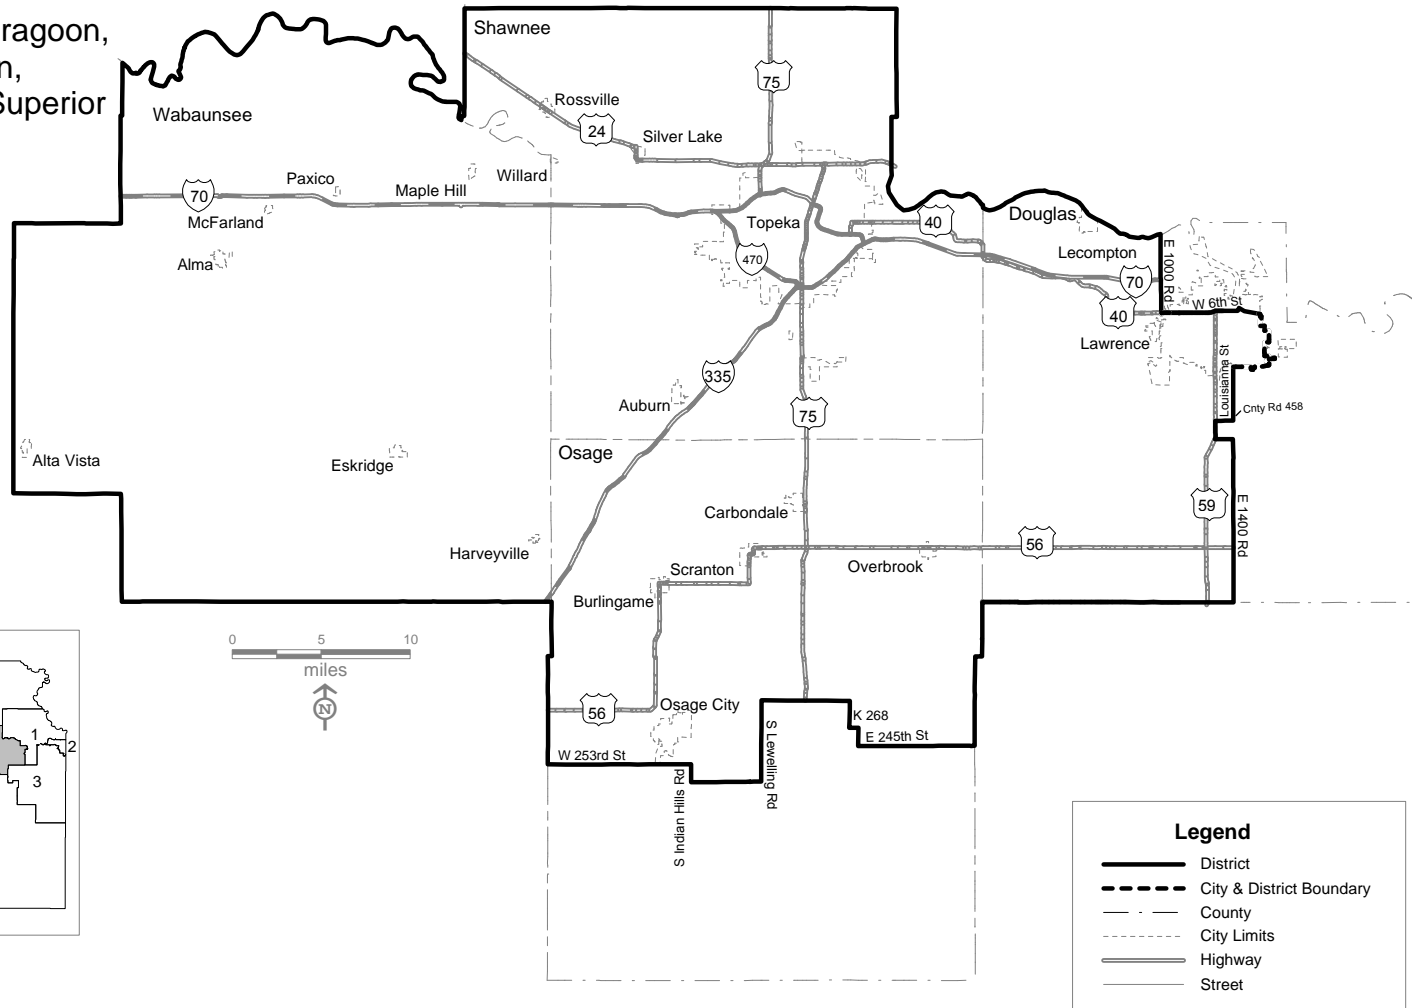

State Board of Education District 4

Shawnee, and Wabaunsee Counties

Douglas County: Cities: Lecompton, and Lawrence (part); Townships: Clinton, Kanwaka, Lecompton, Marion, Willow Springs, and Wakarusa (part)

Osage County: Cities: Burlingame, Carbondale, Osage City, Overbrook, and Scranton;

Townships: Burlingame, Dragoon, Elk, Fairfax, Grant, Junction, Ridgeway, Scranton, and Superior

Legend

- District
- City & District Boundary
- County
- City Limits
- Highway
- Street