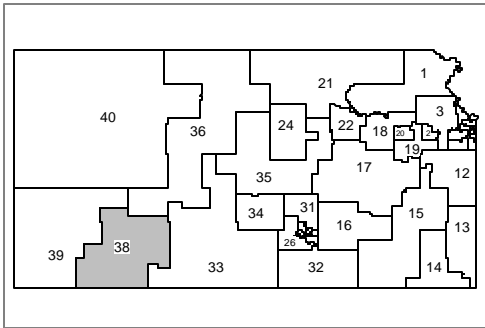

Senate District 38

Ford, Gray, Meade, and Seward Counties

Clark County: Cities: Englewood, and Minneola;

Townships: Appleton, Englewood, Lexington,
and Liberty

Haskell County: City: Sublette;

Townships: Haskell (part), and Lockport (part)

Legend

- District
- City & District Boundary
- County
- City Limits
- Highway
- Street