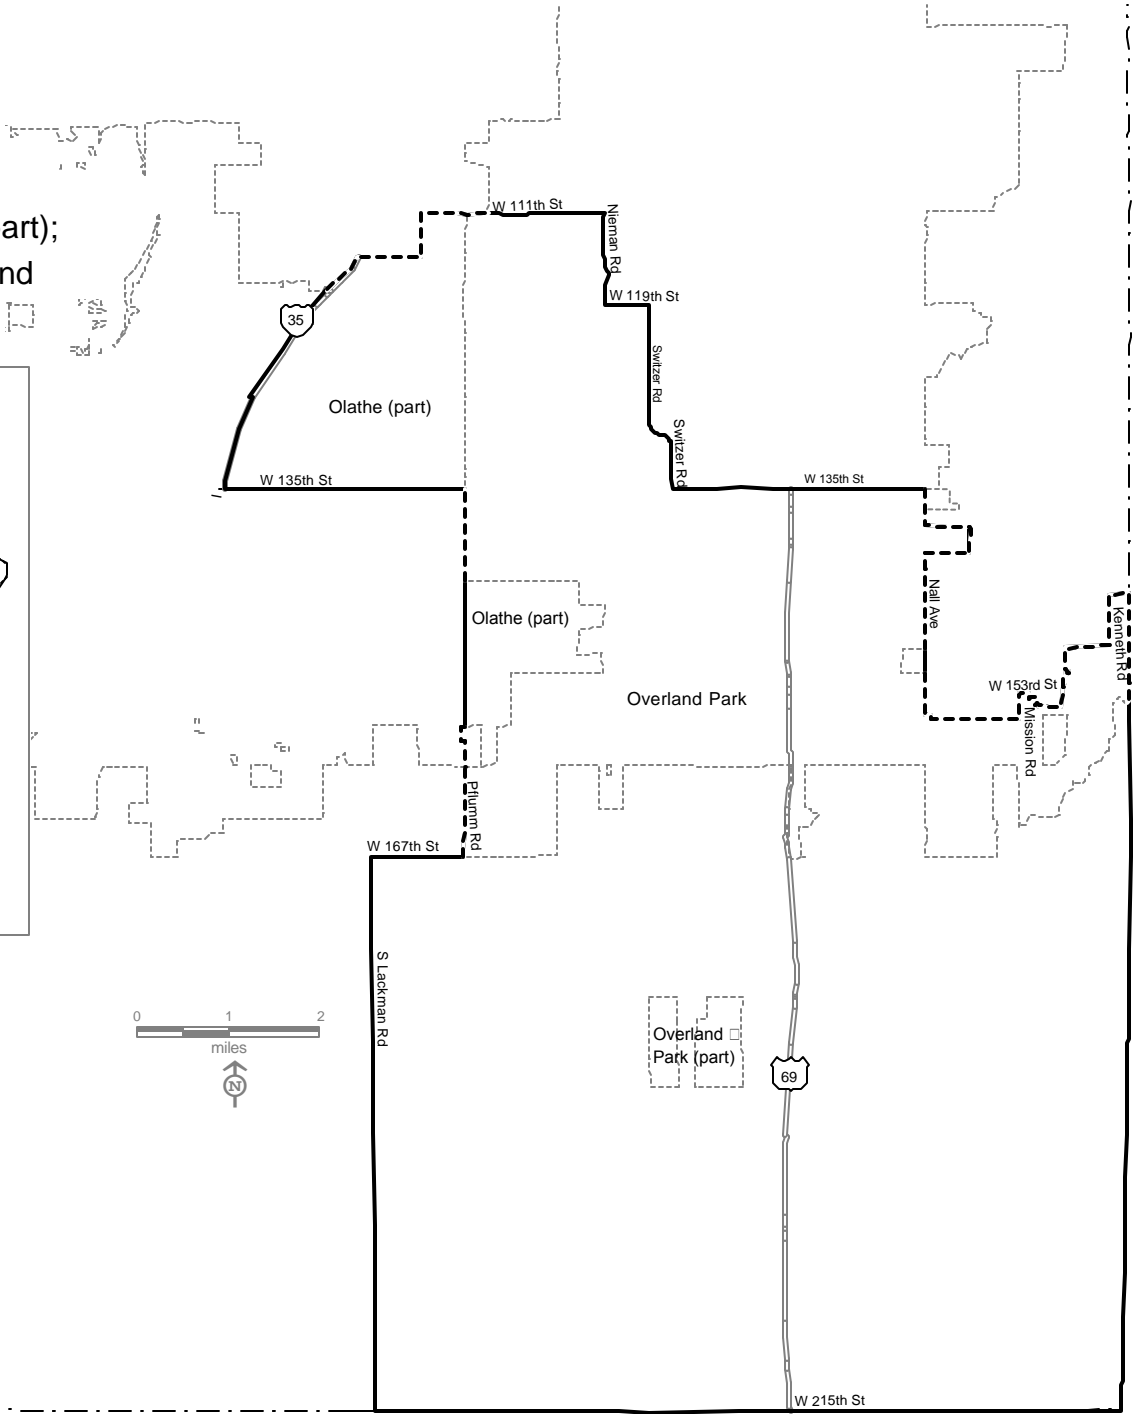

Senate District 37

Johnson County:

Cities: Olathe (part),
and Overland Park (part);
Townships: Aubry, and
Oxford (part)

Legend

- District
- City & District Boundary
- County
- City Limits
- Highway
- Street