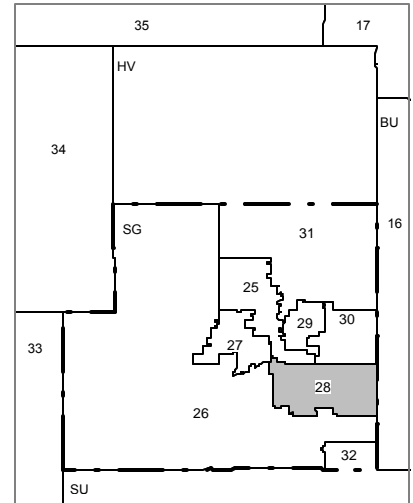

# Senate District 28

Sedgwick County: Cities: Oaklawn-Sunview, Derby (part),  
Haysville (part), and Wichita (part); Townships: Gypsum  
and Riverside (part)

**Legend**

- District
- City & District Boundary
- County
- City Limits
- Highway
- Street