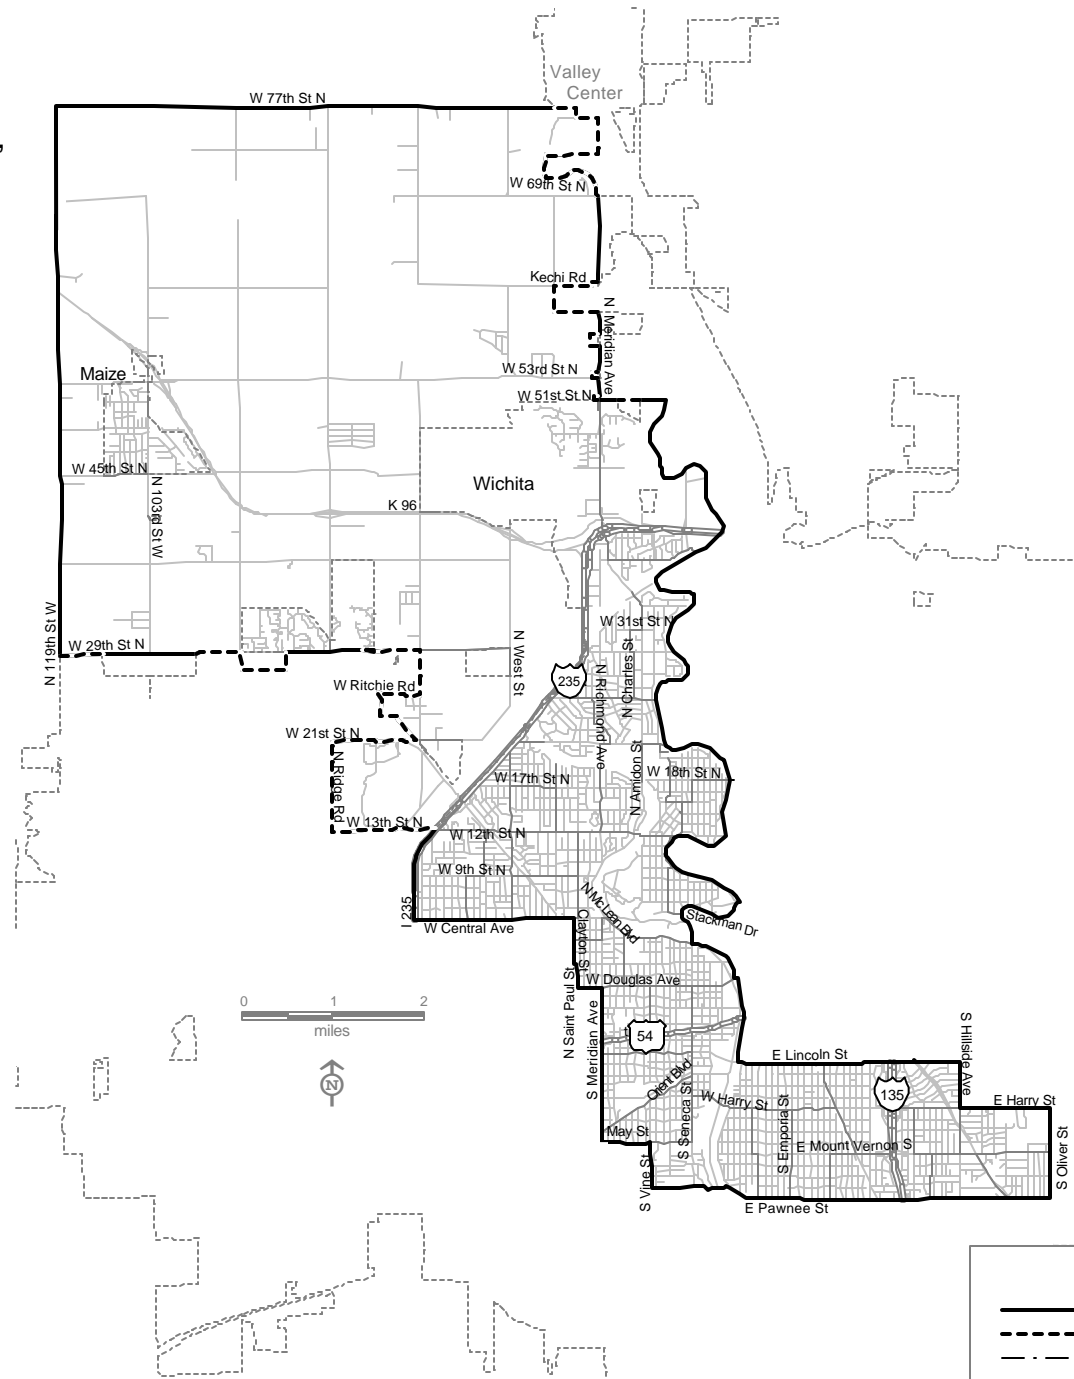

# Senate District 25

Sedgwick County: Cities: Maize, and Wichita (part); Townships: Delano (part), Kechi (part) and Park (part)

**Legend**

- District
- City & District Boundary
- County
- City Limits
- Highway
- Street