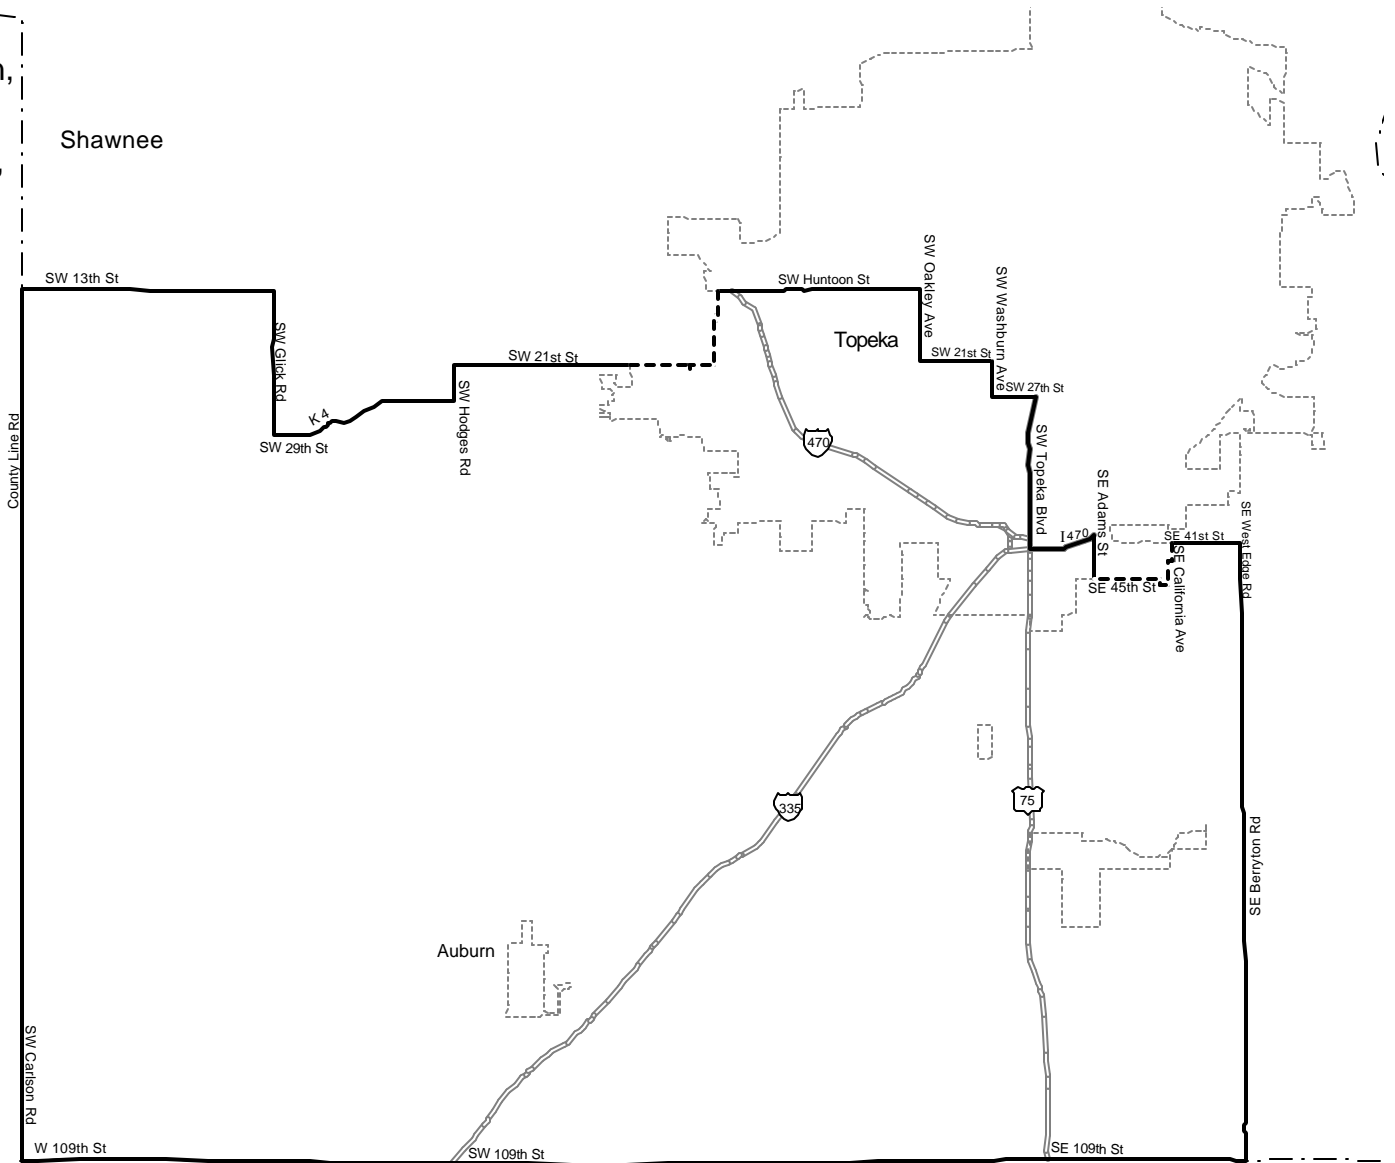

Senate District 20

Shawnee County: Cities: Auburn, and Topeka (part); Townships: Auburn, Williamsport, Dover (part), Mission (part), and Topeka (part)

Legend

- District
- City & District Boundary
- County
- City Limits
- Highway
- Street