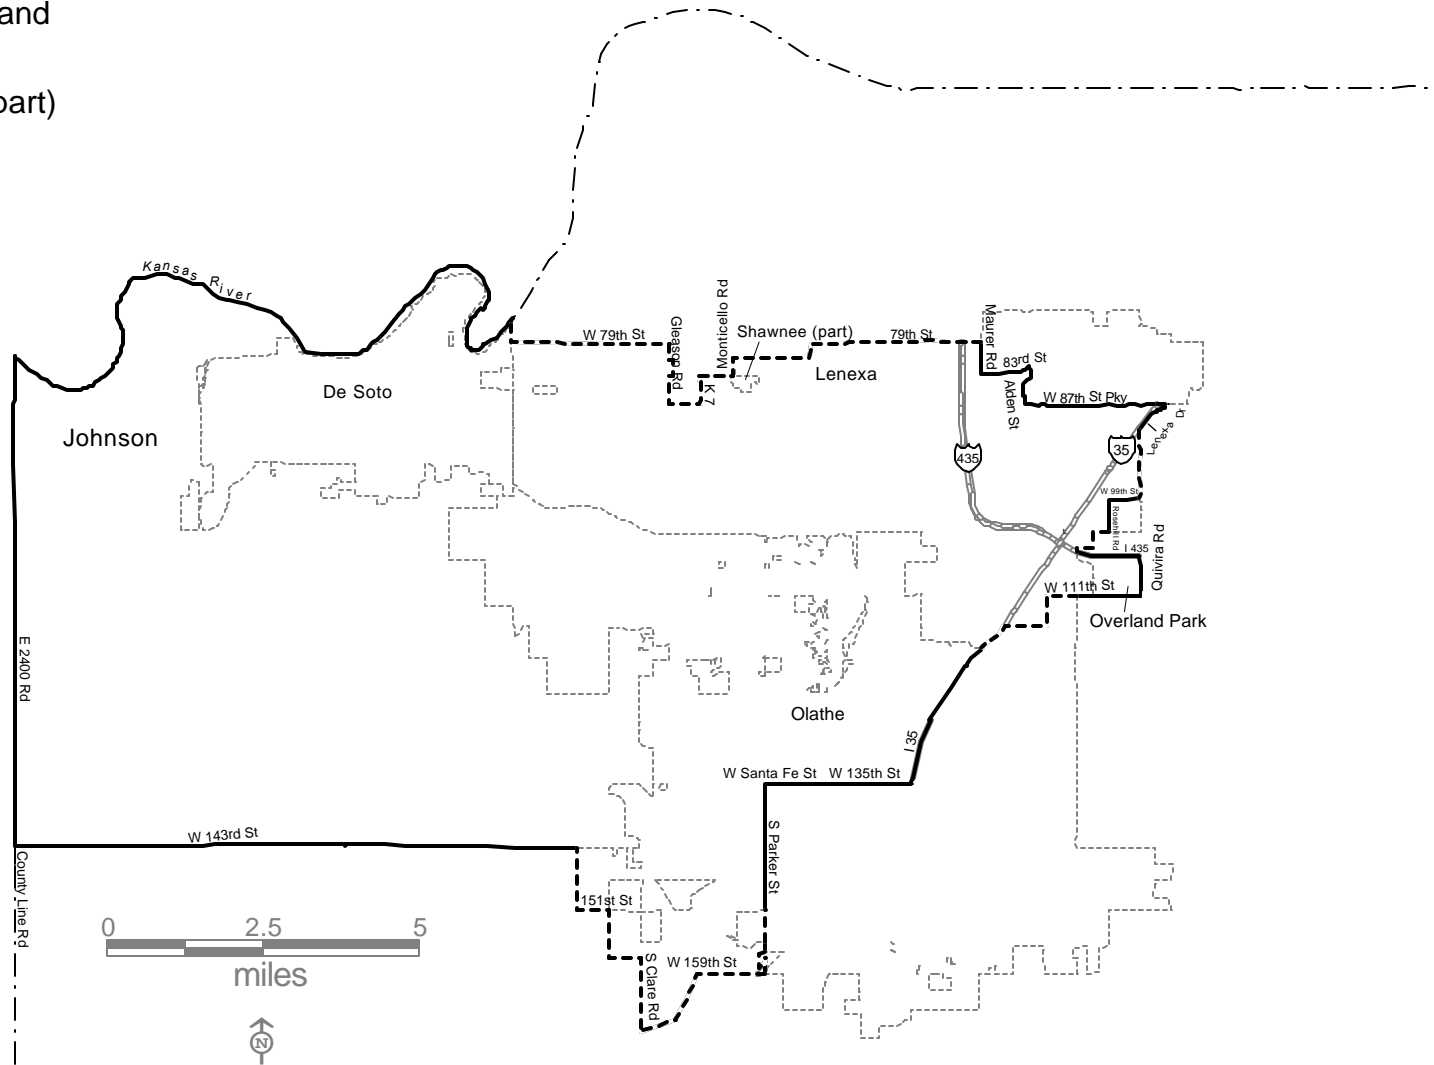

# Senate District 9

Johnson County: Cities: De Soto,  
 Lenexa (part), Olathe (part), Overland  
 Park (part), and Shawnee (part);  
 Townships: Lexington, Gardner (part)  
 and Olathe (part)

**Legend**

- District
- City & District Boundary
- County
- City Limits
- Highway
- Street