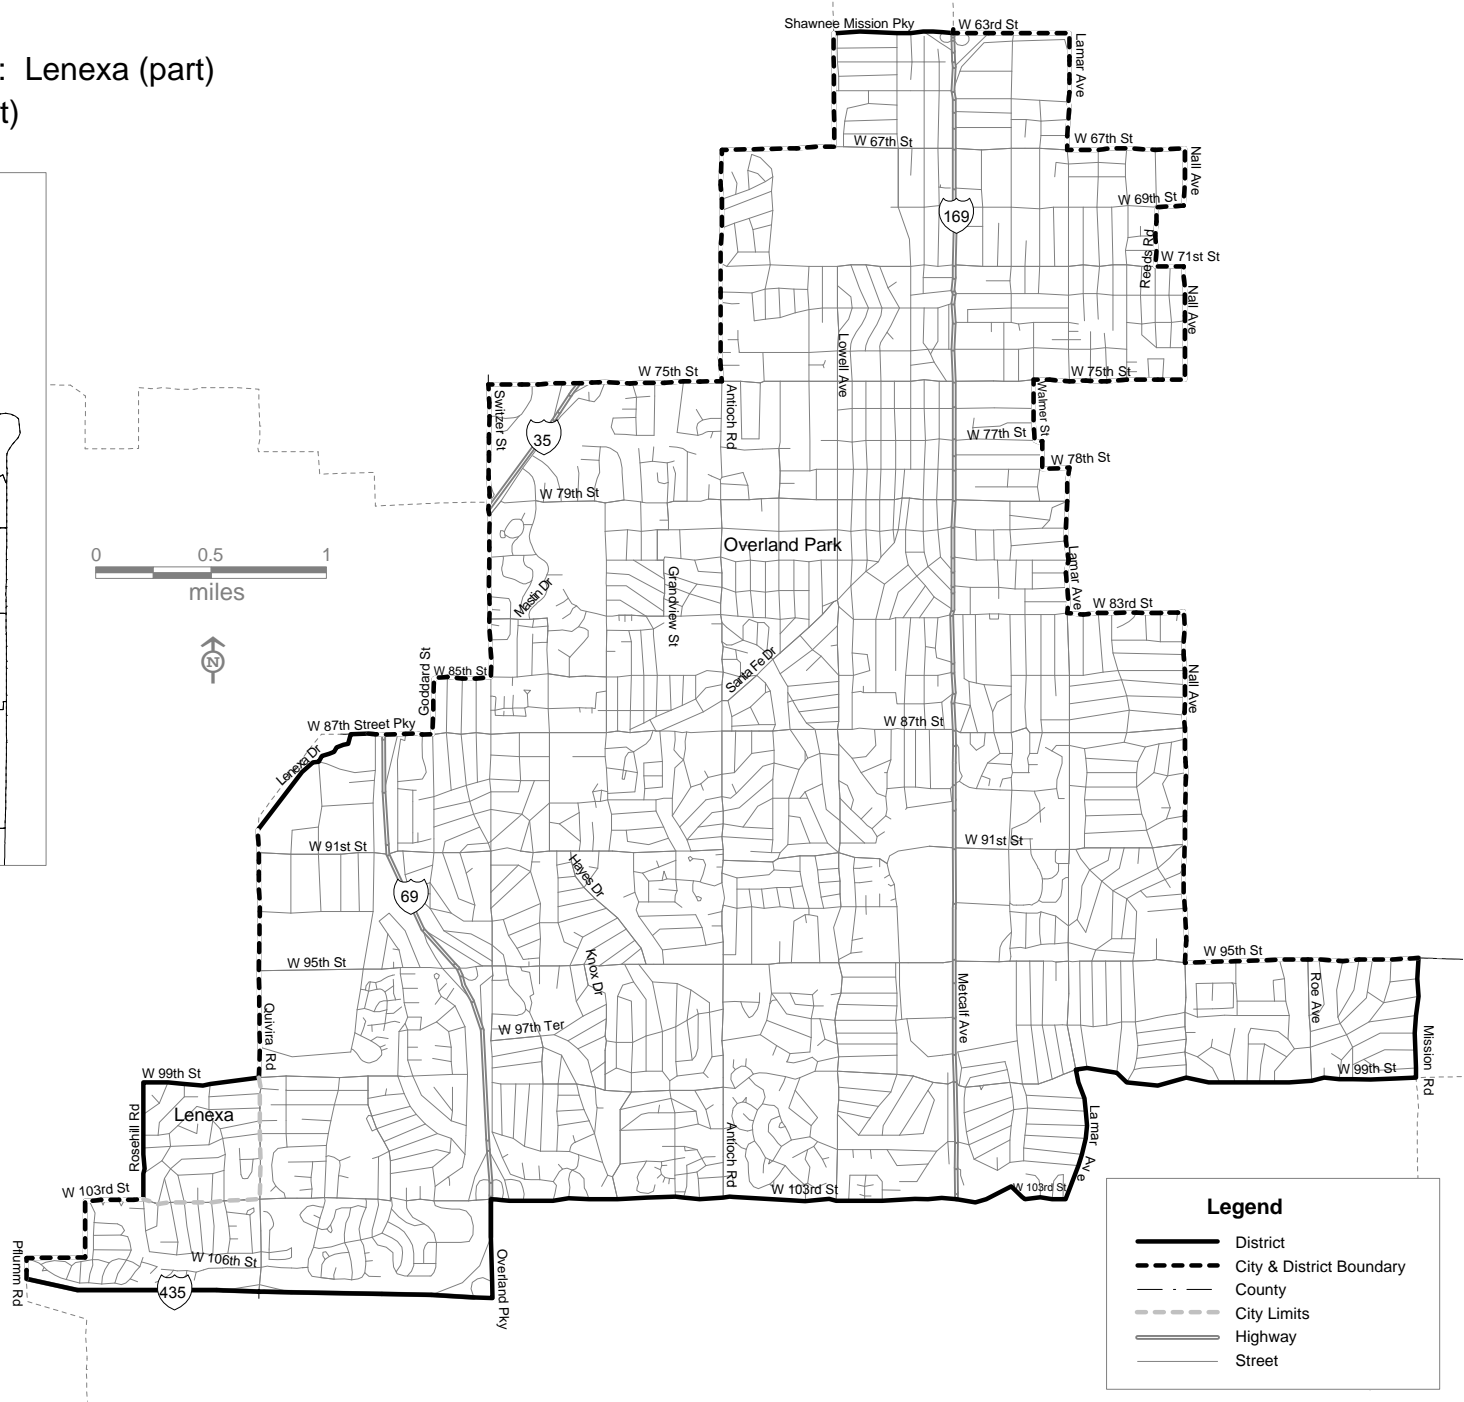

Senate District 8

Johnson County: Cities: Lenexa (part)
and Overland Park (part)

Legend

- District
- City & District Boundary
- County
- City Limits
- Highway
- Street