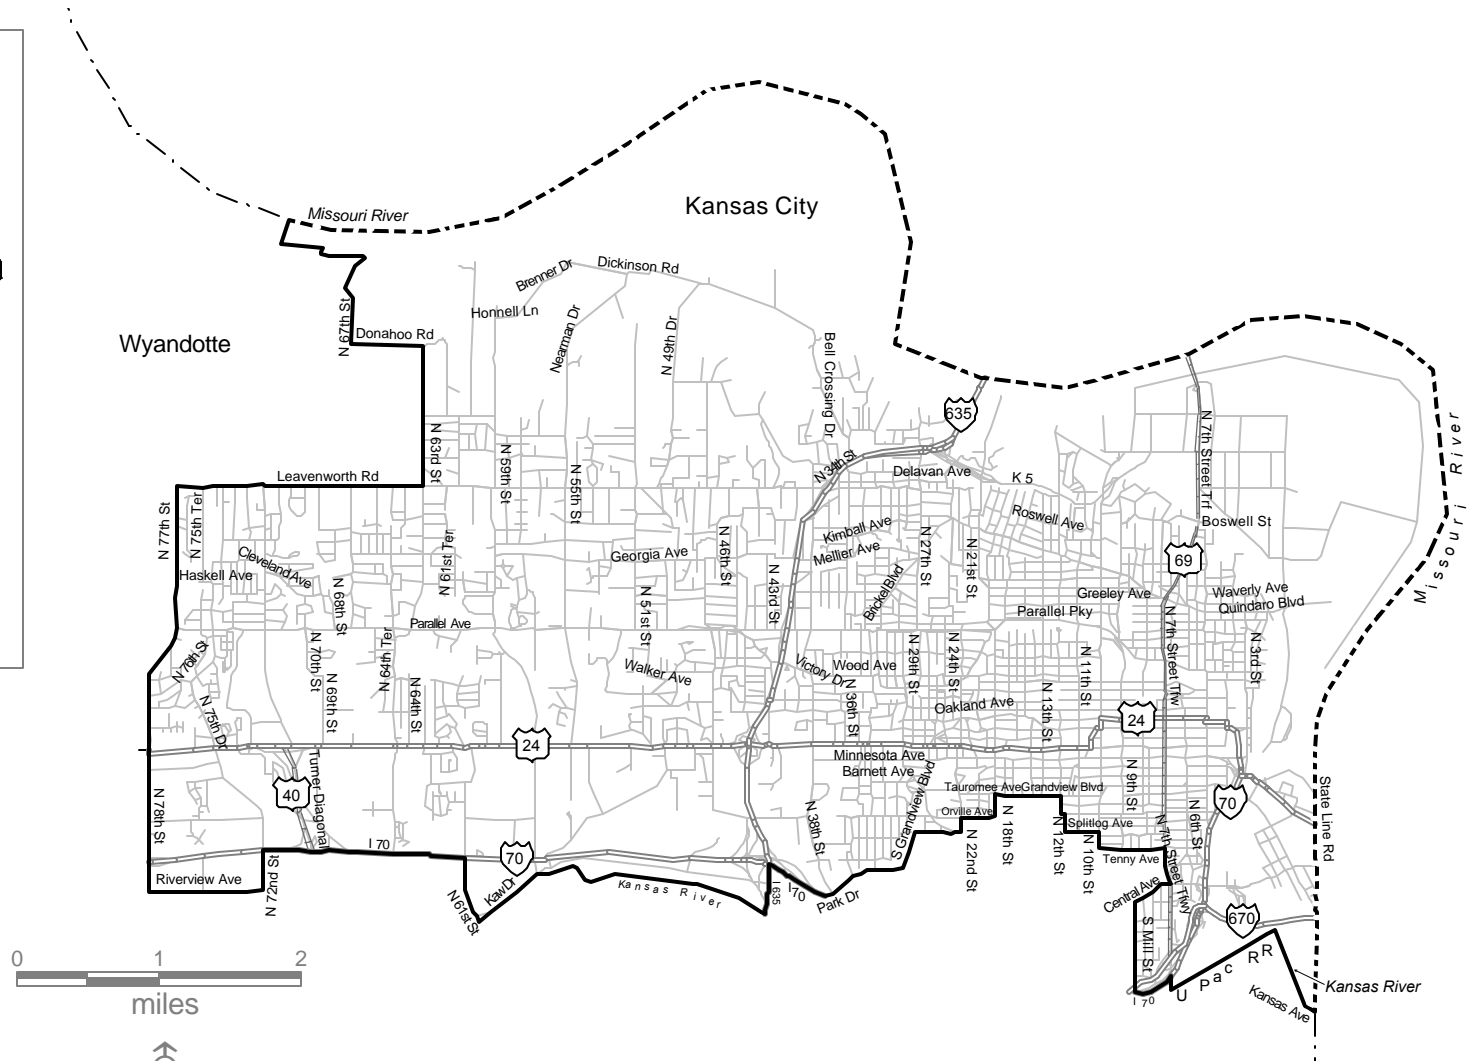

Senate District 4

Wyandotte County: Kansas City (part)

Legend

- District
- - - City & District Boundary
- County
- City Limits
- == Highway
- Street