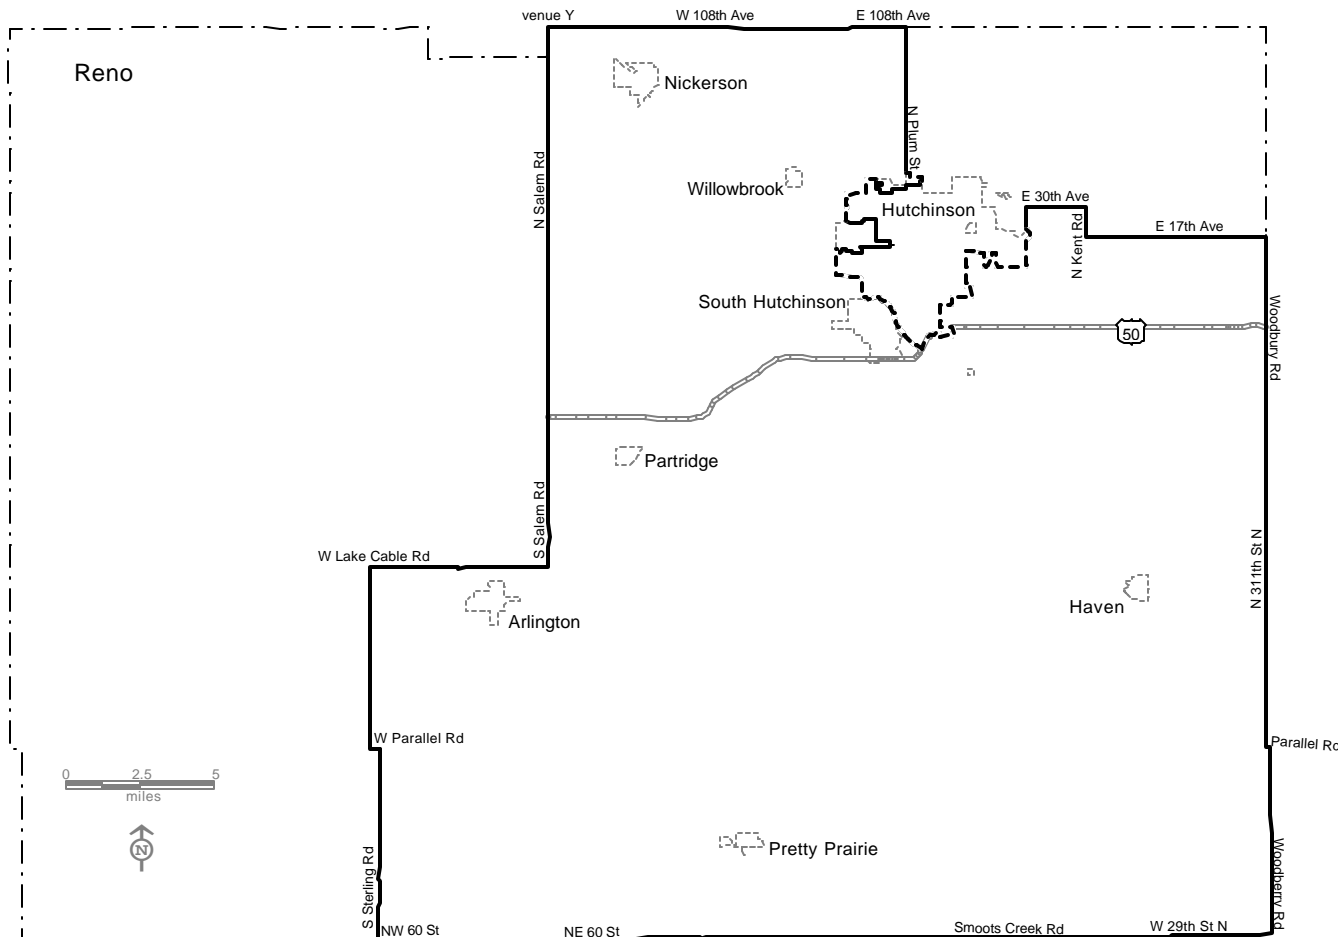

House District 101

Reno County: Cities: Arlington, Haven, Nickerson, Partridge, Pretty Prairie, South Hutchinson, Willowbrook and Hutchinson (part); Townships: Albion, Arlington, Castleton, Center, Grant, Haven, Lincoln, Loda, Ninnescah, Reno, Roscoe, Salt Creek, Sumner, Troy, Valley, Yoder and Clay (part)

Legend

- District
- City & District Boundary
- County
- City Limits
- Highway
- Street