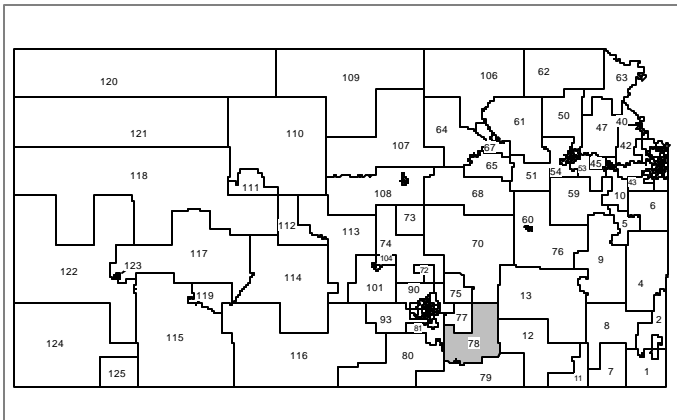

House District 78

Butler County: Cities: Latham and Leon;

Townships: Clay, Glencoe, Hickory,
Little Walnut, Logan, Union and Richland (part)

Cowley County: Cities: Atlanta, Burden,
Cambridge, Udall and Winfield (part);

Townships: Fairview, Harvey, Maple,
Ninnescah, Omnia, Richland, Rock Creek,
Salem, Sheridan, Silver Creek, Tisdale,
Vernon, Walnut and Windsor

Legend

- District
- City & District Boundary
- County
- City Limits
- Highway
- Street