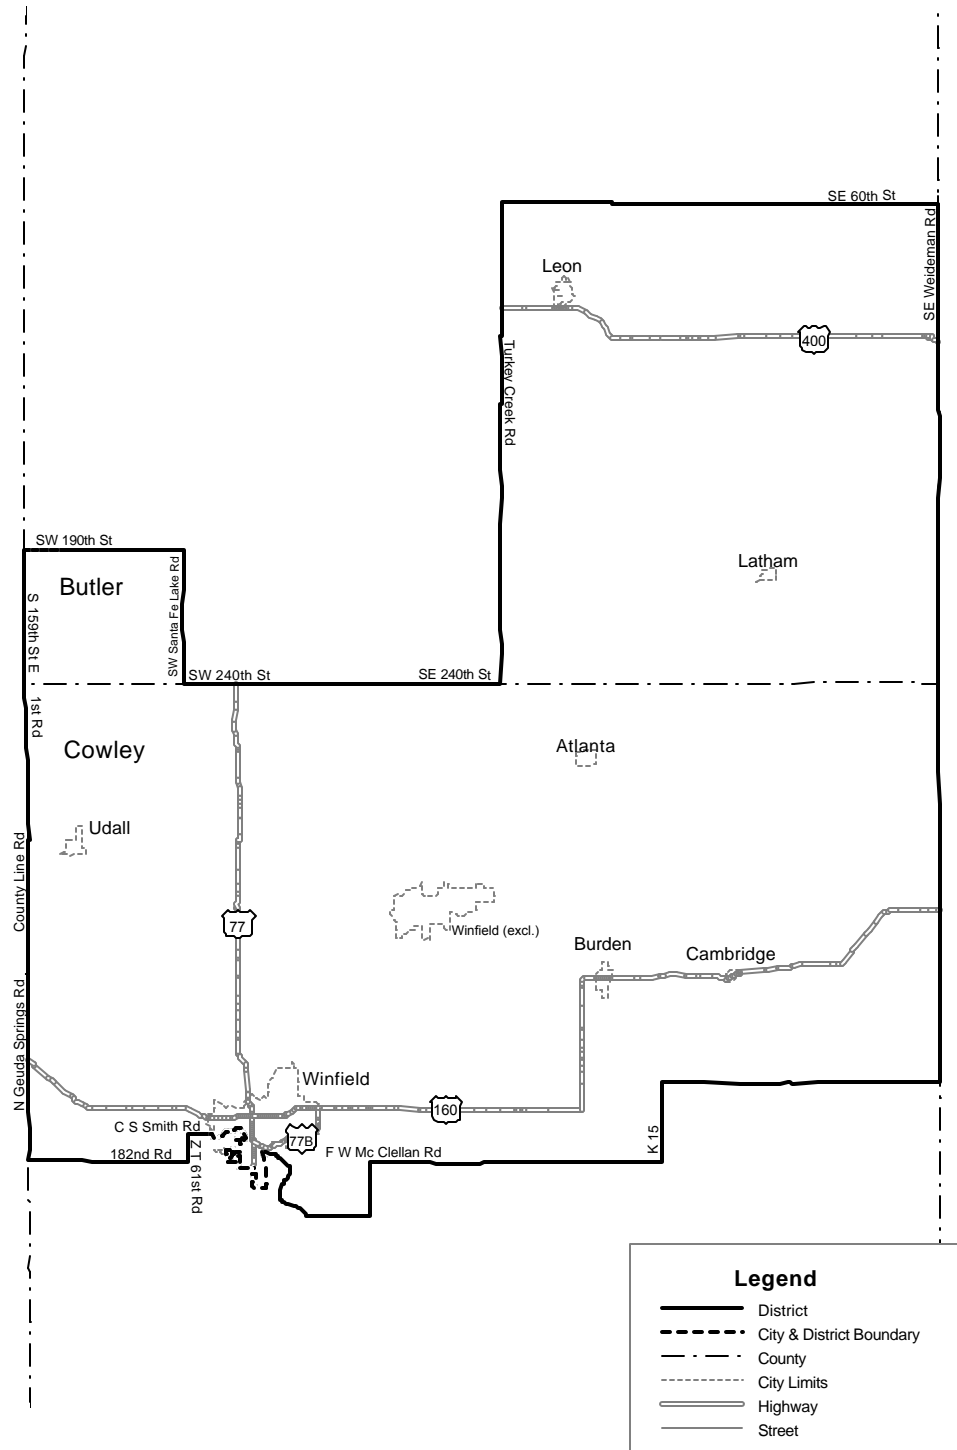

House District 78

Butler County: Cities: Latham and Leon;

Townships: Clay, Glencoe, Hickory,
Little Walnut, Logan, Union and Richland (part)

Cowley County: Cities: Atlanta, Burden,
Cambridge, Udall and Winfield (part);

Townships: Fairview, Harvey, Maple,
Ninnescah, Omnia, Richland, Rock Creek,
Salem, Sheridan, Silver Creek, Tisdale,
Vernon, Walnut and Windsor

Legend

- District
- City & District Boundary
- County
- City Limits
- Highway
- Street