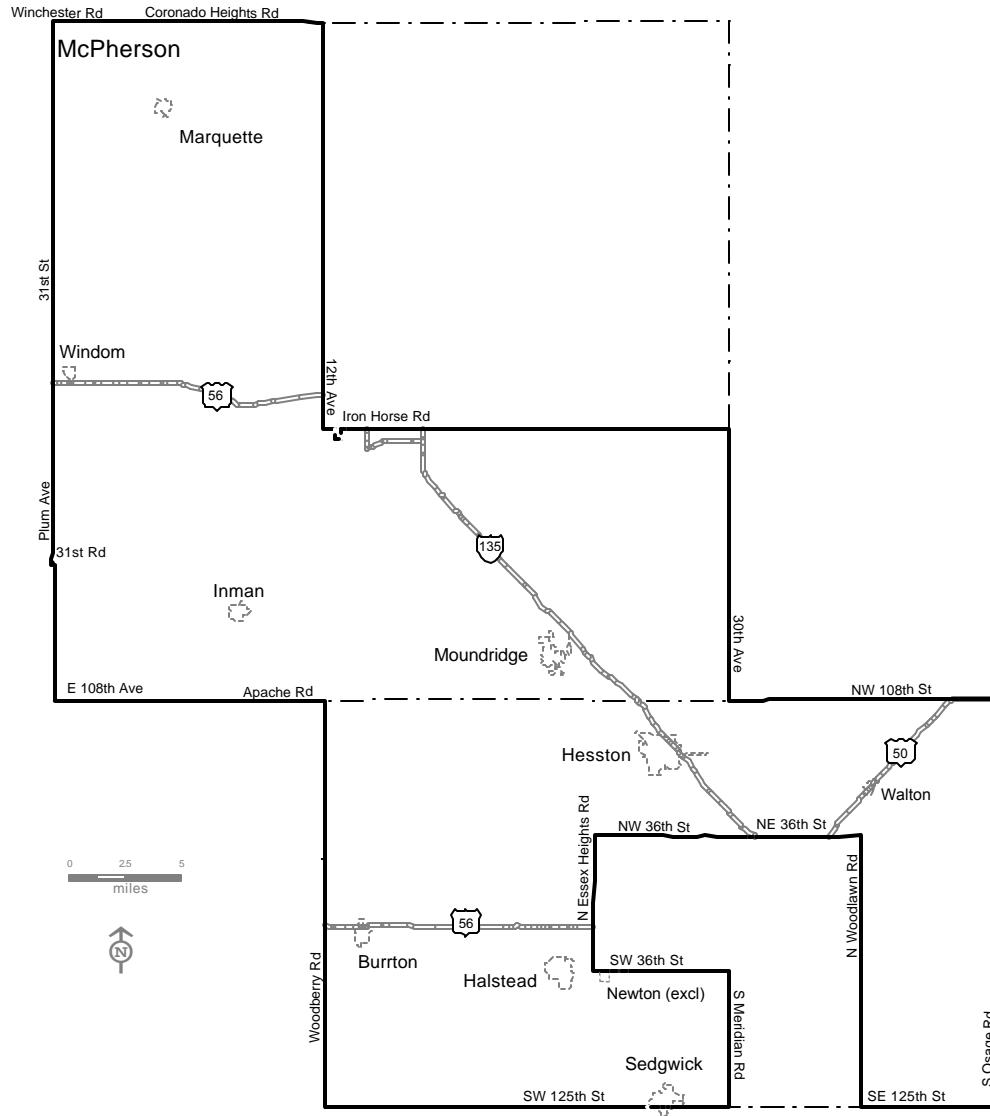

House District 74

Harvey County: Cities: Burrton, Halstead, Hesston, Walton, Newton (part) and Sedgwick (part); Townships: Alta, Burrton, Emma, Garden, Halstead, Highland, Lake, Lakin, Pleasant, Richland, Sedgwick and Walton

McPherson County: Cities: Inman, Marquette, Moundridge and Windom; Townships: Castle, Groveland, Harper, Hayes, Jackson, King City, Little Valley, Lone Tree, Marquette, Meridian, Mound, South Sharps Creek, Spring Valley, Superior, Turkey Creek and Union

Legend

- District
- City & District Boundary
- County
- City Limits
- Highway
- Street