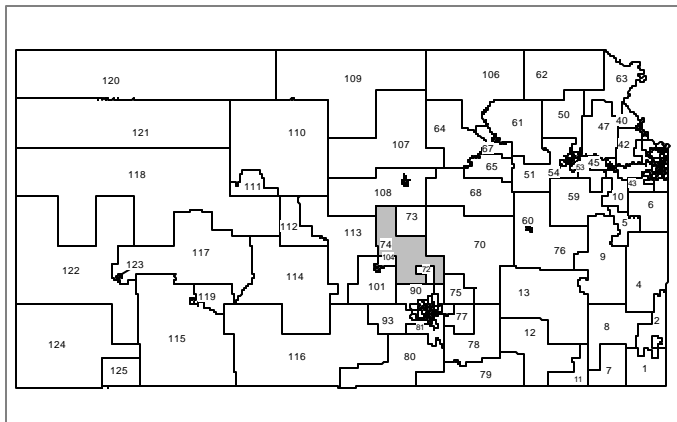

House District 74

Harvey County: Cities: Burrton, Halstead, Hesston, Walton, Newton (part) and Sedgwick (part); Townships: Alta, Burrton, Emma, Garden, Halstead, Highland, Lake, Lakin, Pleasant, Richland, Sedgwick and Walton

McPherson County: Cities: Inman, Marquette, Moundridge and Windom; Townships: Castle, Groveland, Harper, Hayes, Jackson, King City, Little Valley, Lone Tree, Marquette, Meridian, Mound, South Sharps Creek, Spring Valley, Superior, Turkey Creek and Union

Legend

- District
- City & District Boundary
- County
- City Limits
- Highway
- Street