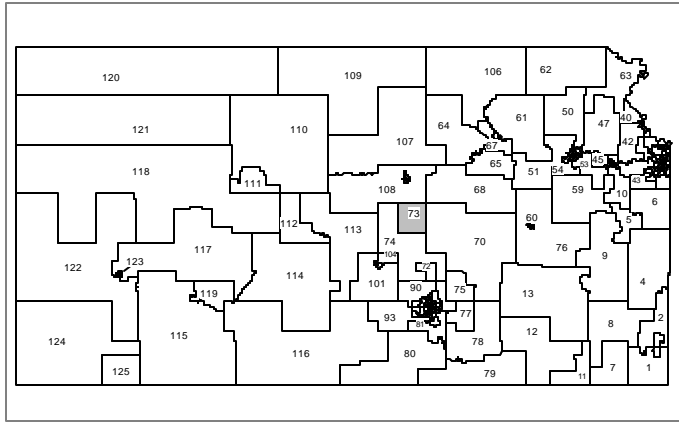

House District 73

McPherson County: Cities: Canton,
Galva, Lindsborg and McPherson;
Townships: Battle Hill, Bonaville,
Canton, Delmore, Empire, Gypsum Creek,
McPherson, New Gottland and Smoky Hill

Legend

- District
- City & District Boundary
- County
- City Limits
- Highway
- Street