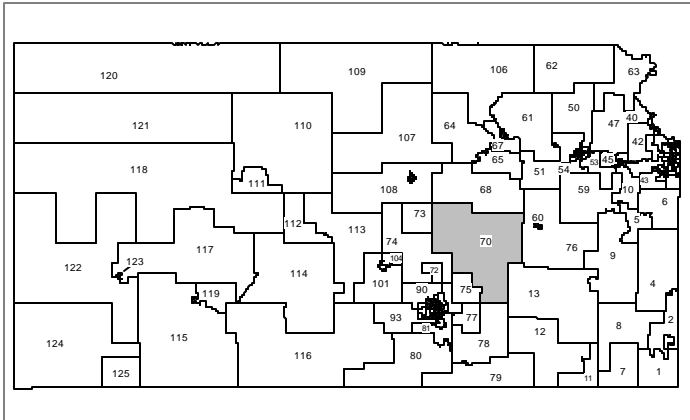

House District 70

Chase and Marion Counties

Butler County: Cities: Cassoday, and Elbing

Townships: Chelsea, Clifford, Lincoln,
Prospect, Rosalia, Sycamore
and Fairmount

Legend

- District
- City & District Boundary
- County
- City Limits
- Highway
- Street