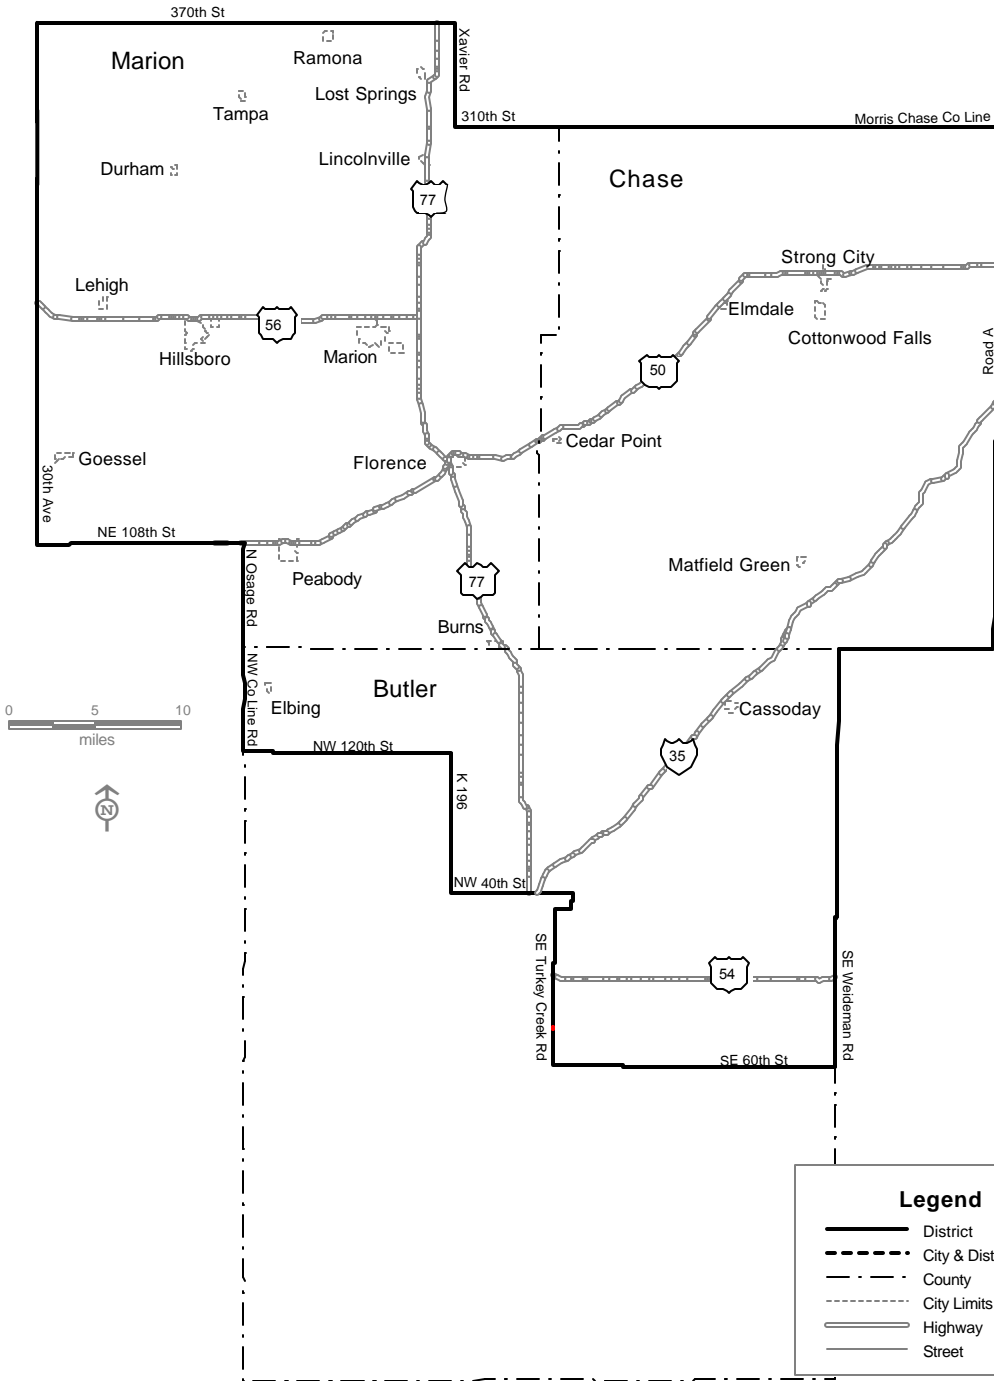

House District 70

Chase and Marion Counties

Butler County: Cities: Cassoday, and Elbing

Townships: Chelsea, Clifford, Lincoln,
Prospect, Rosalia, Sycamore
and Fairmount

Legend

- District
- City & District Boundary
- County
- City Limits
- Highway
- Street