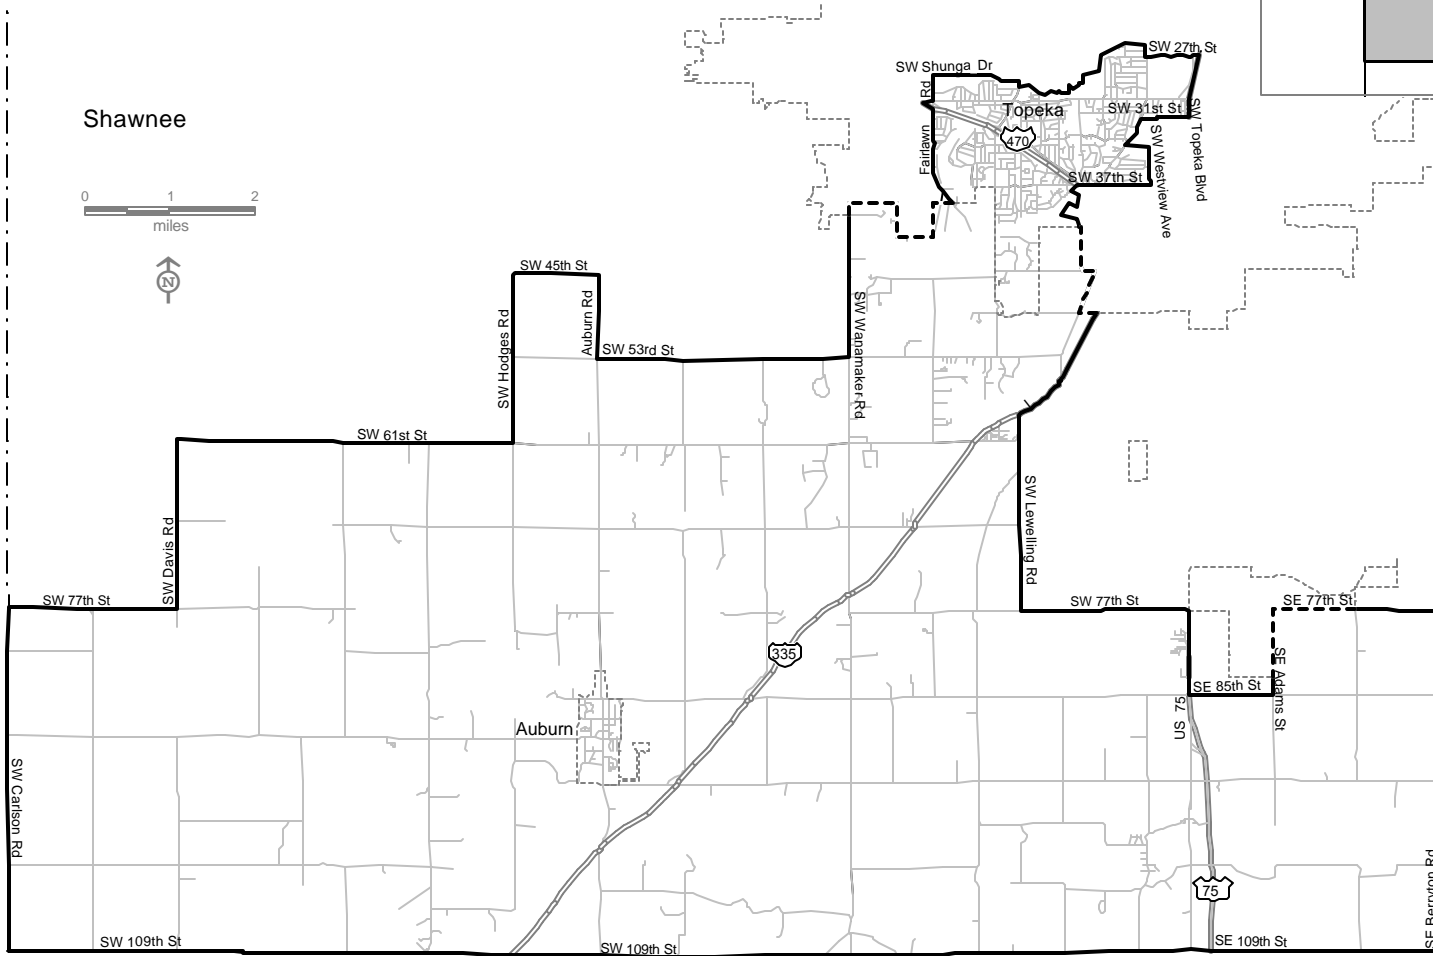

House District 54

Shawnee County: Cities: Auburn and Topeka (part);
 Townships: Auburn, Mission (part), Topeka (part)
 and Williamsport (part)

Shawnee

Legend

- District
- City & District Boundary
- County
- City Limits
- Highway
- Street