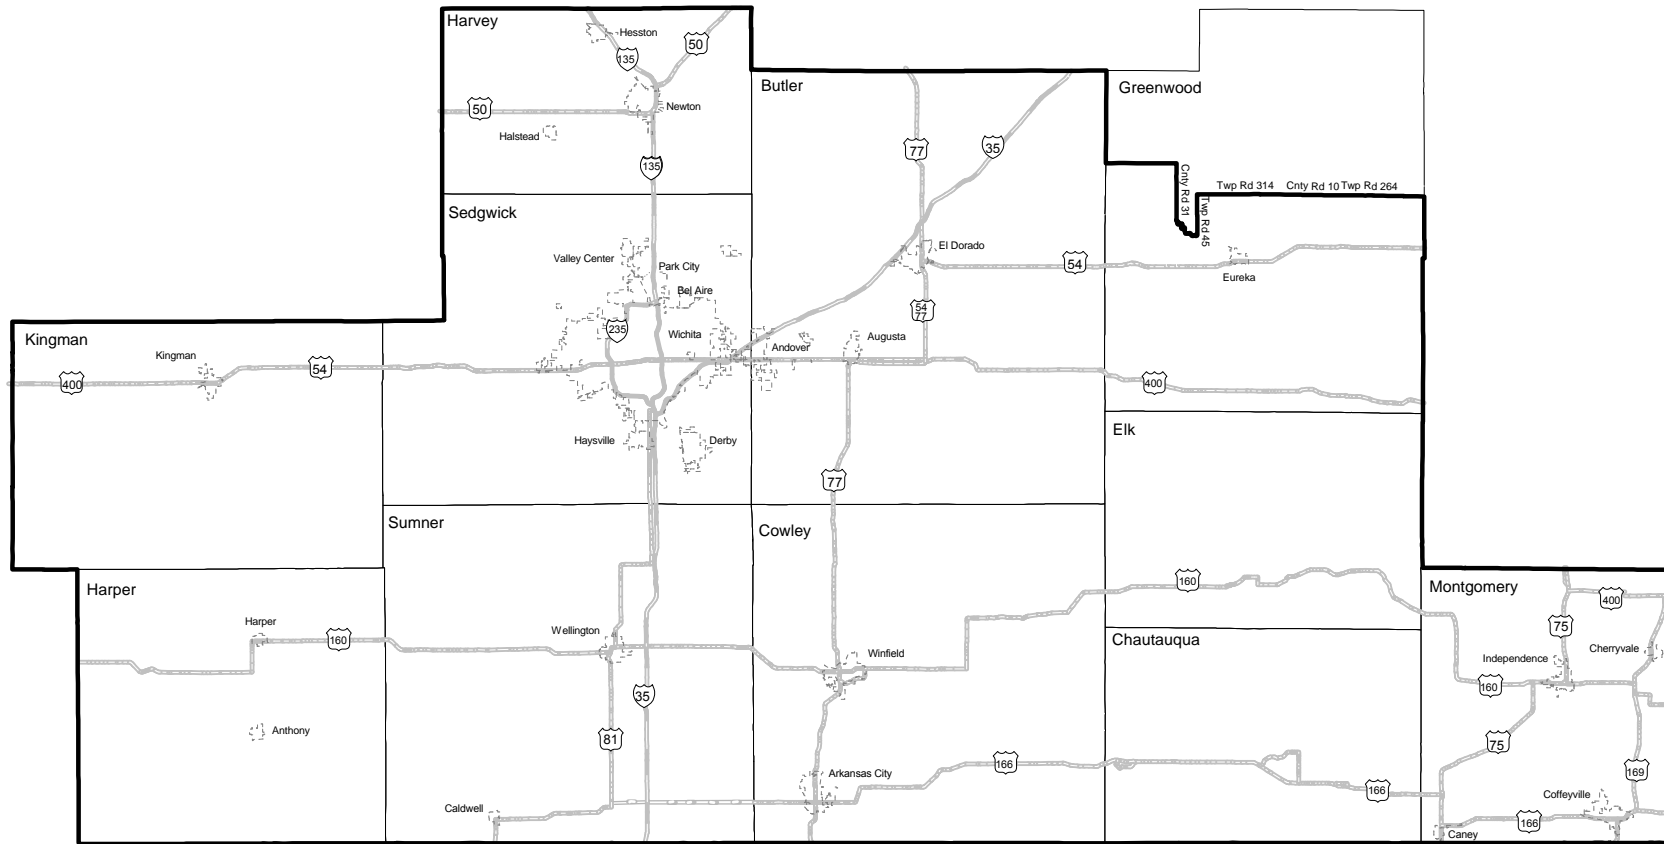

Congressional District 4

Butler, Chautauqua, Cowley, Elk, Harper, Harvey, Kingman, Montgomery, Sedgwick, and Sumner Counties

Greenwood County: Cities: Climax, Eureka, Fall River, and Severy;

Townships: Bachelor, Eureka, Fall River, Otter Creek, Pleasant Grove, Quincy,

Salt Springs, Spring Creek, Twin Grove, and South Salem (part)

LEGEND

- District
- District and City Boundary
- 1st or 2nd Class City
- County
- US Highway
- Interstate Highway

Kansas Legislative Research Dept. □
December 2002